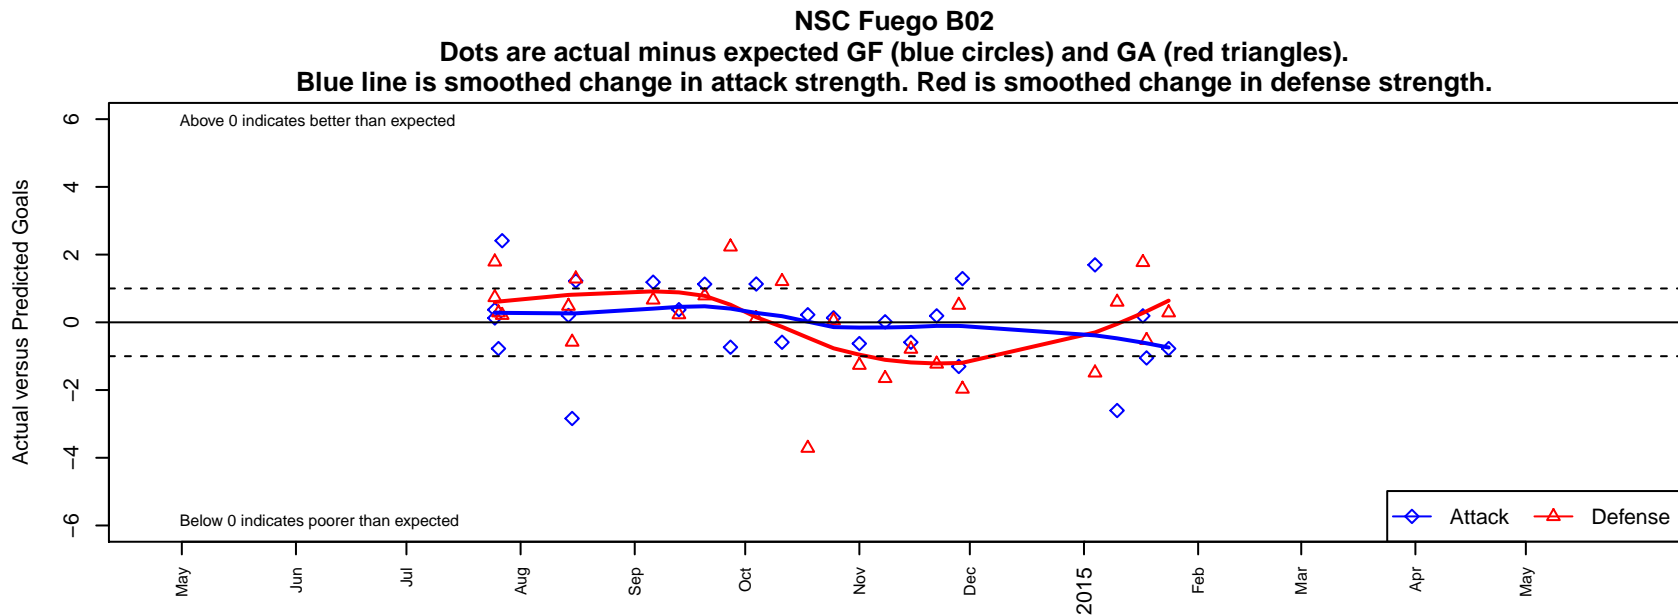

NSC Fuego B02

Northshore SC
 Woodinville, WA
 B02 total strength=518
 attack=0.44 defense=0.32
 fall league = NPSL B12D1

alt names used:
 NORTSHORE SELECT NSC FUEGO ()
 NSC Fuego

Venues played:
 2014 Crossfire Select Cup BU12 Gold
 2014 Bigfoot Silver U12
 2014 NPSL B12D1
 2014 Cranberry Cup U12-13
 2014 Founders Cup B02

**attack and defense variance (black dot)
relative to other teams
and top 10 in region**

**attack and defense rating
relative to others at age
and all opponents in last 13 months**

Performance relative to 13 month average