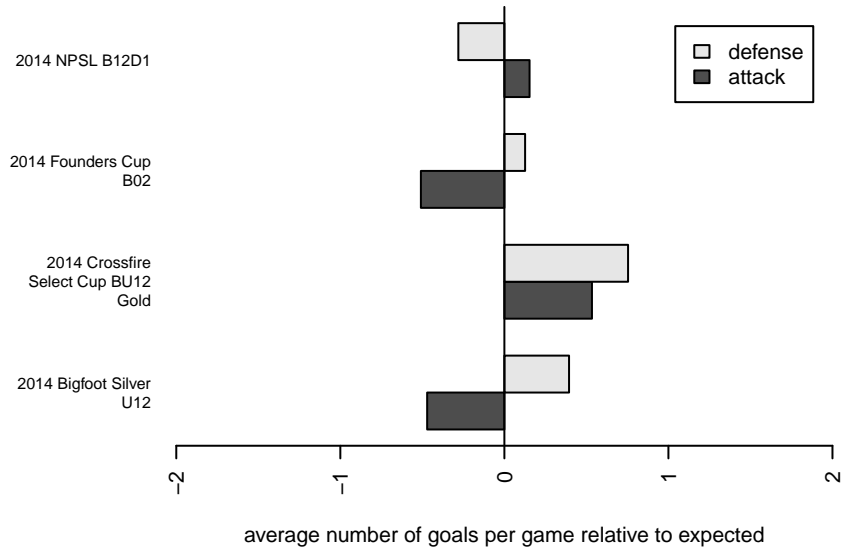

NSC Fuego B02

Northshore SC
 Woodinville, WA
 B02 total strength=518
 attack=0.44 defense=0.32
 fall league = NPSL B12D1

alt names used:
 NORTSHORE SELECT NSC FUEGO ()
 NSC Fuego

Venues played:
 2014 Crossfire Select Cup BU12 Gold
 2014 Bigfoot Silver U12
 2014 NPSL B12D1
 2014 Cranberry Cup U12-13
 2014 Founders Cup B02

**attack and defense variance (black dot)
relative to other teams
and top 10 in region**

**attack and defense rating
relative to others at age
and all opponents in last 13 months**

Performance relative to 13 month average