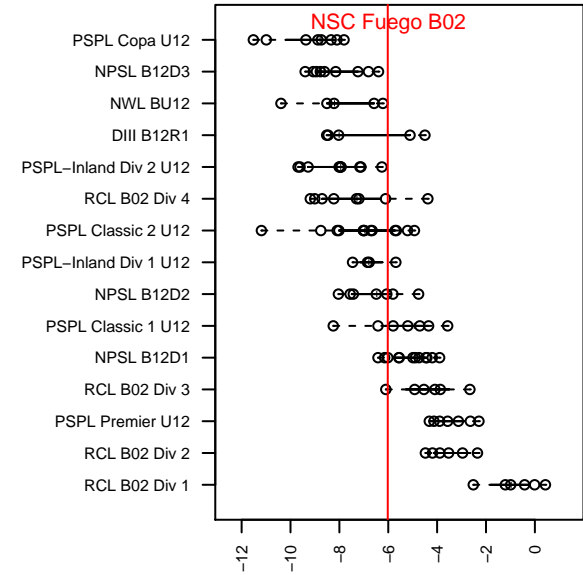

NSC Fuego B02

Northshore SC
 Woodinville, WA
 B02 total strength=518
 attack=0.44 defense=0.32
 fall league = NPSL B12D1

alt names used:
 NORTSHORE SELECT NSC FUEGO ()
 NSC Fuego

Venues played:
 2014 Crossfire Select Cup BU12 Gold
 2014 Bigfoot Silver U12
 2014 NPSL B12D1
 2014 Cranberry Cup U12-13
 2014 Founders Cup B02

**attack and defense variance (black dot)
relative to other teams
and top 10 in region**

**attack and defense rating
relative to others at age
and all opponents in last 13 months**

Performance relative to 13 month average